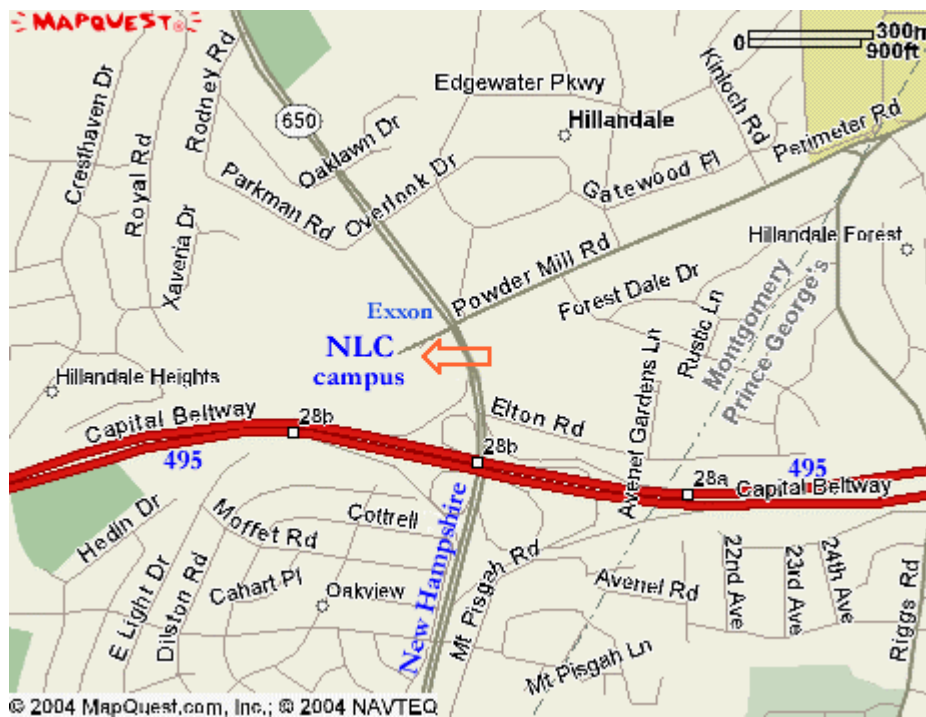

Directions to the National Labor College

The National Labor College is located on the northern outskirts of Washington, D.C., in Silver Spring, Maryland.

Address: 10,000 New Hampshire Ave., Silver Spring, Maryland 20903

Various types of transportation are available to you from each airport. Listed below are union limousine services. Contact them for current prices.

Amalgamated Limousine, Inc. 240-396-4200

Limousines For You 800-643-7070

If you're driving, look for Route 495 (Washington's beltway). Take Exit 28A to New Hampshire Avenue North. Make a left turn at the third traffic light, Powder Mill Road. There's a Self Serve Exxon gas station on the corner. Parking on campus is free for those attending labor studies programs.

For driving directions from your location, check <http://www.mapquest.com/>.

If you're driving, look for Route 495 (Washington's beltway). Route 495 is at the top of the map below. Take Exit 28A to New Hampshire Avenue North. Make a left turn at the third traffic light, Powder Mill Road. There's an Exxon gas station on the corner. Parking on campus is free for those attending labor studies programs.