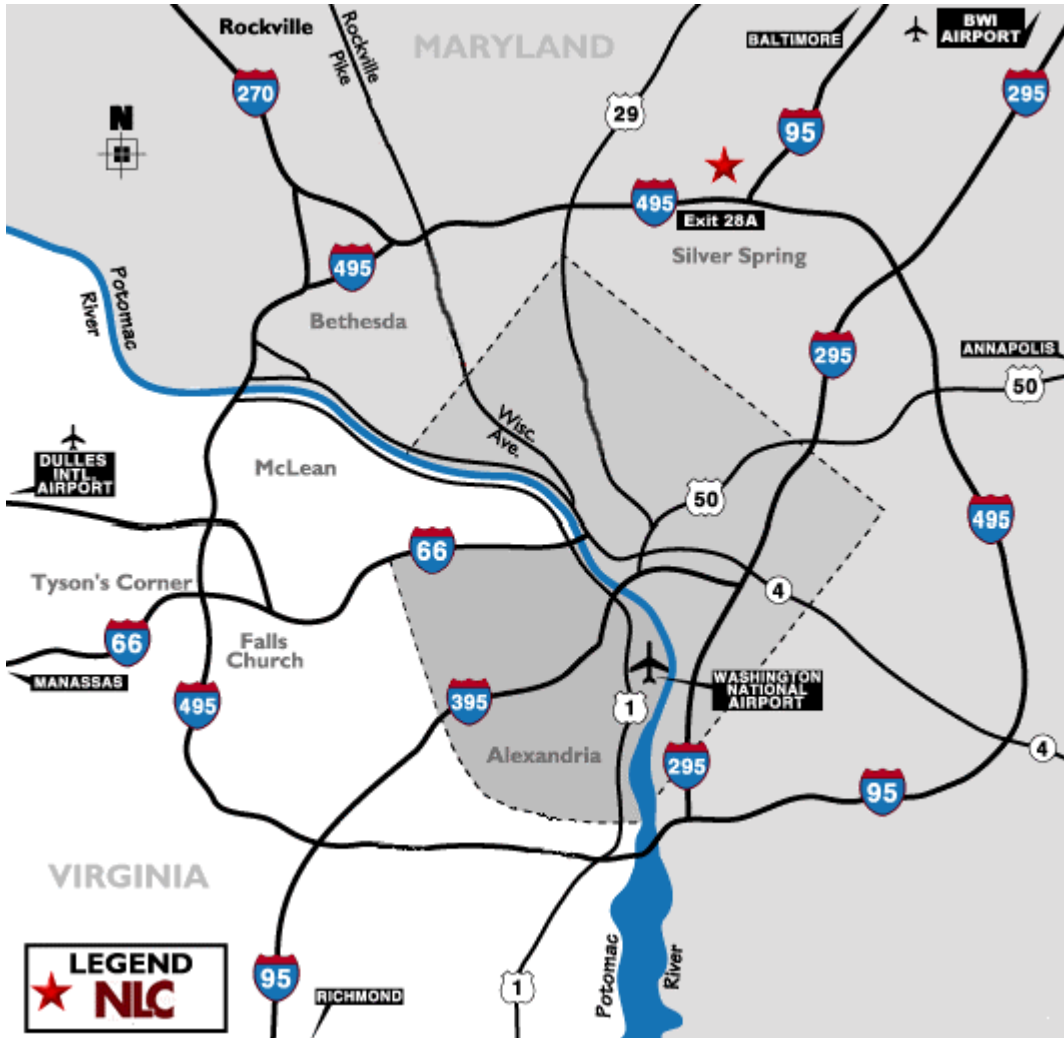

Directions to the National Labor College

The National Labor College is located on the northern outskirts of Washington, D.C., in Silver Spring, Maryland.

Address: 10,000 New Hampshire Ave., Silver Spring, Maryland 20903

United Transportation, Inc. 888-881-4443

Super Shuttle is also available 24 hours from each airport. They are located near the baggage claim areas at each airport. Should you wish to contact them, their phone number is 1-800-BlueVan.

If you're driving, look for Route 495 (Washington's beltway). Take Exit 28A to New Hampshire Avenue North. Make a left turn at the third traffic light, Powder Mill Road. There's a Self Serve Exxon gas station on the corner. Parking on campus is free for those attending labor studies programs.

For driving directions from your location, check <http://www.mapquest.com/>.

If you're driving, look for Route 495 (Washington's beltway). Route 495 is at the top of the map below. Take Exit 28A to New Hampshire Avenue North. Make a left turn at the third traffic light, Powder Mill Road. There's an Exxon gas station on the corner. Parking on campus is free for those attending labor studies programs.