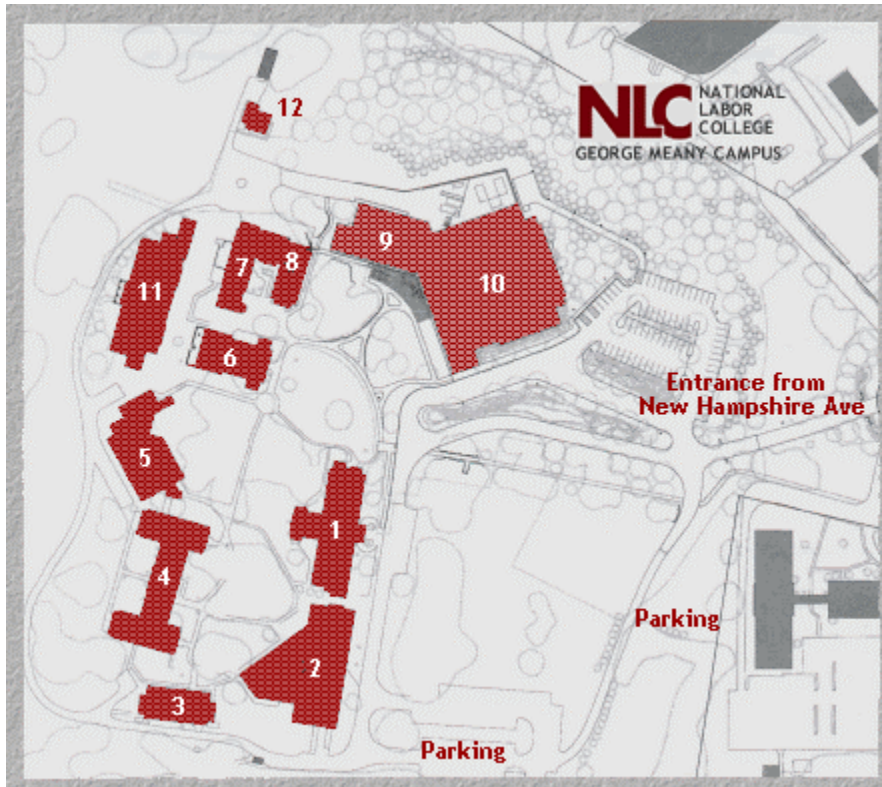

If you're driving, look for Route 495 (Washington's beltway). Take Exit 28A to New Hampshire Avenue North. Make a left turn at the third traffic light, Powder Mill Road. There's a Self Serve Exxon gas station on the corner. Parking on campus is free for those attending labor studies programs.

For driving directions from your location, check <http://www.mapquest.com/>.

If you're driving, look for Route 495 (Washington's beltway). Route 495 is at the top of the map below. Take Exit 28A to New Hampshire Avenue North. Make a left turn at the third traffic light, Powder Mill Road. There's an Exxon gas station on the corner. Parking on campus is free for those attending labor studies programs.

Address: 10,000 New Hampshire Ave., Silver Spring, Maryland 20903
Phone: (301) 431-6400 or 1-800-GMC-4CDP.

For driving directions from your location, you can also check <http://www.mapquest.com/>.

National Labor College Map

Address: 10000 New Hampshire Avenue, Silver Spring, Maryland 20903

Map Legend

- 1 Administration Building
- 2 George Meany Memorial Archives
- 3 Barrett Hall
- 4 Guest Quarters South
- 5 Hoehler Hall (Guest Quarters North
- 6 Auditorium
- 7 Dining Hall
- 8 East Wing
- 9 Future Dining Hall
- 10 Future Lane Kirkland Center
- 11 New Dormitory
- 12 HAZMAT Training